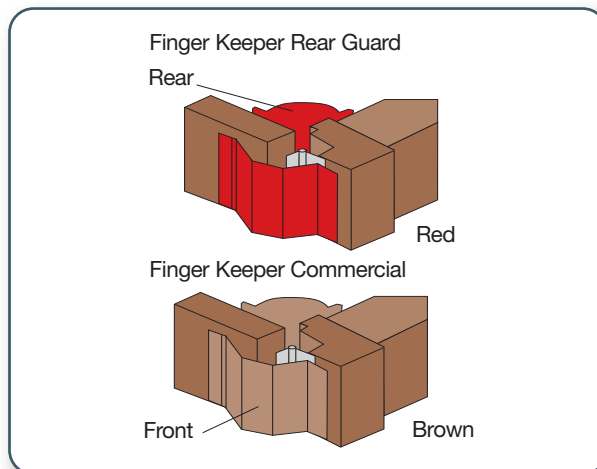

Finger Keeper Commercial & Finger Keeper Commercial Rearguard

Every year, according to ROSPA, over 30,000 children are injured in the UK as a result of trapping their fingers in doors. Finger Keeper is an accident prevention product. To prevent the trapping of fingers in doors and many types of external gaps.

The Finger Keeper device prevents finger trapping accidents by totally covering the gap that is created on the hinge or the rear side of a door when it is in the open position. The devices can be fitted to most types of doors including wood, metal and UPVC, swing pivot and concertina type doors which open to 160 degrees.

The devices are considered to be neat and unobtrusive. The product is extremely simple to install and has a long life expectancy and can be easily removed and refitted, no glue or nails required. 10 colours available. Use rearguard in conjunction with the Finger Keeper, the risk of finger trapping accidents is totally eliminated, thus making your doors 100% safe. Finger Keeper and Finger Keeper rear hinge guard are manufactured in the EU, meeting the highest quality standard in compliance with ISO 9001:2008.

Finger Keeper Commercial & Rearguard Sizes 1960mm