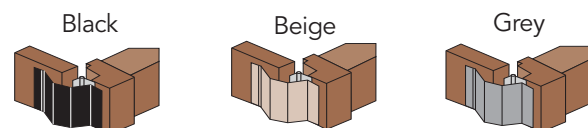

Finger Keeper Commercial & Finger Keeper Commercial Rearguard

Every year, according to ROSPA, over 30,000 children are injured in the UK as a result of trapping their fingers in doors. Finger Keeper is an accident prevention product. To prevent the trapping of fingers in doors and many types of external gaps.

The Finger Keeper device prevents finger trapping accidents by totally covering the gap that is created on the hinge or the rear side of a door when it is in the open position. The devices can be fitted to most types of doors including wood, metal and UPVC, swing pivot and concertina type doors which open to 160 degrees.

The devices are considered to be neat and unobtrusive. The product is extremely simple to install and has a long life expectancy and can be easily removed and refitted, no glue or nails required. 10 colours available. Use rearguard in conjunction with the Finger Keeper, the risk of finger trapping accidents is totally eliminated, thus making your doors 100% safe. Finger Keeper and Finger Keeper rear hinge guard are manufactured in the EU, meeting the highest quality standard in compliance with ISO 9001:2008.

Finger Keeper Commercial & Rearguard Sizes 1960mm