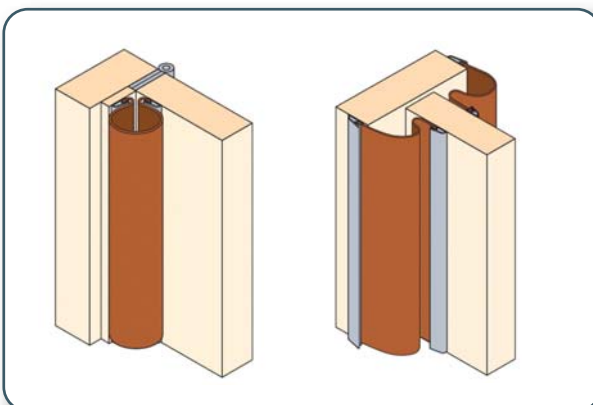

Colour	Guardian Front	Price	Guardian Rear	Price
Brown	AFFGUBRNF	£13.95	AFFGUBRNR	£12.95
Black	AFFGUBLKF	£13.95	AFFGUBLKR	£12.95
White	AFFGUWHTF	£13.95	AFFGUWHTR	£12.95
Blue	AFFGUBLUF	£14.95	AFFGUBLUR	£13.95
Grey	AFFGUGRYF	£14.95	AFFGUGRYR	£13.95
Oak	AFFGUOKF	£17.45	AFFGUOKR	£16.45
Ash	AFFGUASHF	£17.45	AFFGUASHR	£16.45
Beech	AFFGUBEEF	£17.45	AFFGUBEER	£16.45
Maple	AFFGUMAPF	£17.45	AFFGUMAPR	£16.45

To Order & Specify
Please quote - Quantity/Tradename/Product ref/Colour
Typical wording - 10/FINGER GUARDIAN/AFFGUBRN/Brown