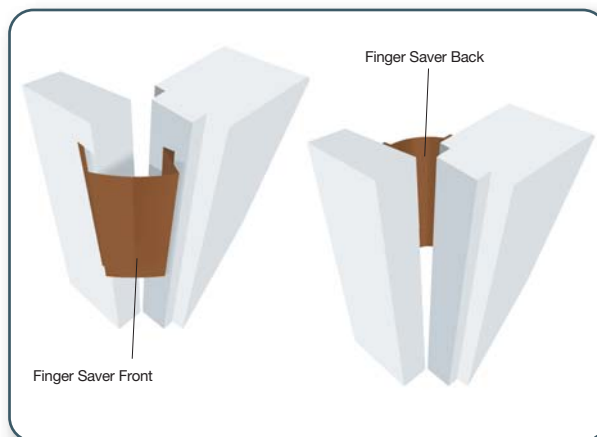

Finger Saver is a door safety accident prevention product that blocks the cavity formed between the edge of the door and door frame and prevents fingers entering the cavity by means of a folding finger safety device and also acts as a secondary draught excluder.

Once fitted it ensures that fingers are safe from painful finger trapping injuries. Finger Saver can be fitted to most types of doors including wood, metal and UPVC.

Extremely simple to install and has a long life expectancy and can be easily removed and refitted for door painting. Doors are used everyday by everybody but they are potentially dangerous and according to ROSPA there are over 30,000 finger injuries every year. Teachers, parents, and carers have become increasingly aware of the danger of children trapping their fingers in closing doors and to avoid accidents recent legislation BS7036 Part 4: item 7.1 recommends "the use of a Finger Saver that either fills the finger trap or minimises the gap so as not to create a finger trap."

A must for every Home, Commercial & Industrial Residence. For total protection from finger trapping injuries in doors purchase the Finger Saver set.

Size: 1980mm Ex-Stock, longer lengths P.O.A.

Availability: Brown, White, Red, Black, Cream, Grey, Blue, Teak, Beech and Beige. Available to order in any quantity.